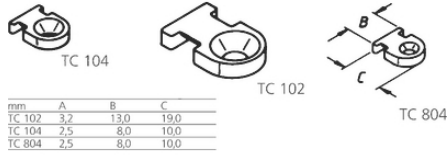

Tie small socket

TC

mm	A	B	C
TC 102	3,2	13,0	19,0
TC 104	2,5	8,0	10,0
TC 804	2,5	8,0	10,0

: , ,

: E49405
UL 94 V-2

,

ETIM 5: ETIM 5.0 Class-ID: EC000449
ETIM 5.0 :

ETIM 6: ETIM 6.0 Class-ID: EC000449
ETIM 6.0 Class :

:

: 6.6

: -40°C +85°C

(23.04.2024)