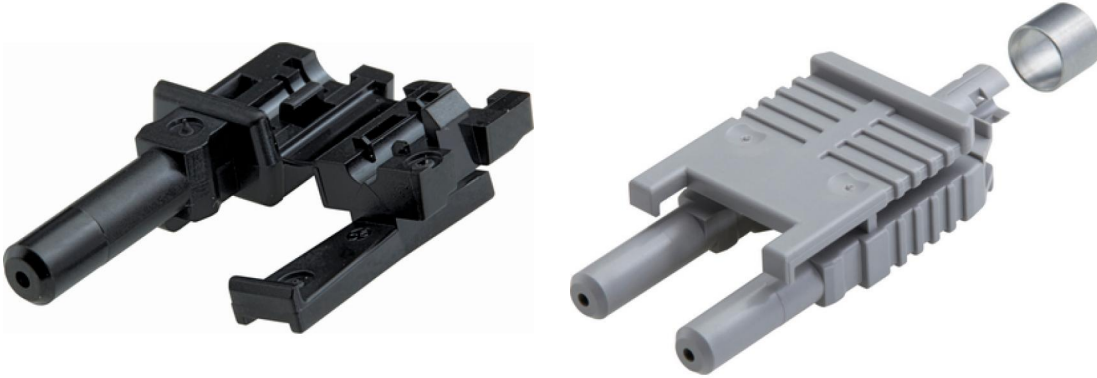

(23.04.2024)

©2024 Lapp Group - all rights reserved.

<http://lappkorea.lappgroup.com>

data sheet

PN 0456 / 02_03.16

POF HFBR SIMPLEX connector

(23.04.2024)