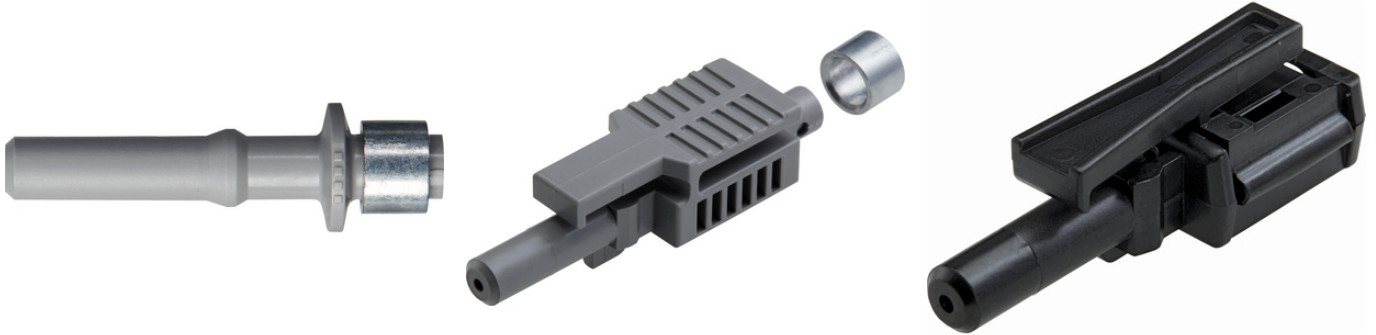

POF HFBR SIMPLEX connector

Connector and adapters for polymer optical fibre cables, type HFBR family
(HFBR4501/4503/4506/4511/4513/4516/4531/4532/4533)

POF HFBR (HFBR4501/4503/4506/4511/4513/4516/4531/4532/4533)

HP

2.2 mm POF HFBR

ETIM 5:

ETIM 5.0 Class-ID: EC001122

ETIM 5.0 Class-Description:

ETIM 6:

ETIM 6.0 Class-ID: EC001122

ETIM 6.0 Class : LWL