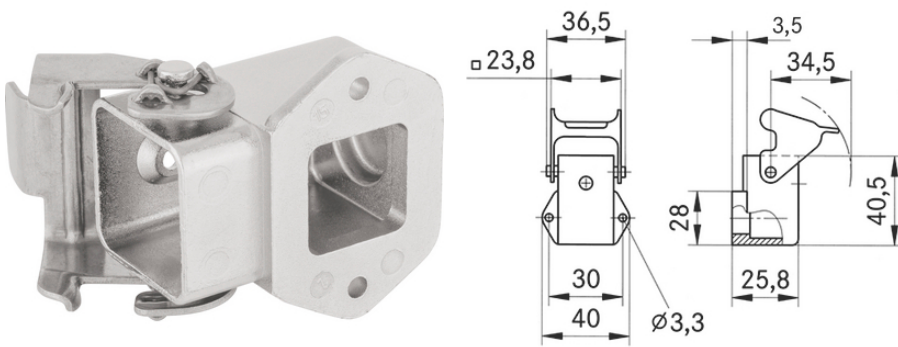

EPIC® ULTRA H-A 3 AGS

(EMC)

EPIC® EMC , , UL50E, Nema250

EMC

Made in Germany

(20.07.2024)

EPIC® ULTRA H-A 3 AGS

, - 360°

Space-saving due to compact dimensions.

EMC-

(. ,)

Panel-mount base with side cable entry

IEC 68-2-52, 2

DIN EN ISO 9227

DIN EN 6988

, NSS, 480

:

: NBR

가:

IP 65

NEMA 250, UL50E: 12, 4, 4X (latched)

VDE- :

: VDE-REG. : B437

UL- :