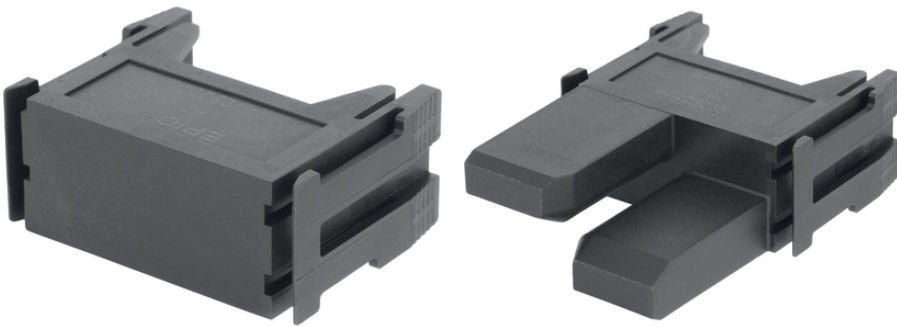

EPIC®MH 0 blind modul

가

Lapp

EPIC® MH

가

"Z"

1

Railway applications

- Fire protection on railway vehicles: Test according EN 45545-2. Requirement sets R22 and R23. Hazard level HL1, HL2 and HL3

/

(22.07.2024)

©2024 Lapp Group - all rights reserved.

<http://lappkorea.lappgroup.com>

data sheet

PN 0456 / 02_03.16