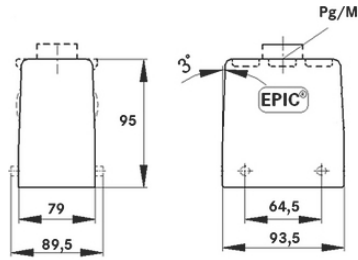

EPIC® H-B 32 TG

H-B 2
가

M40 housing extension on M50 with SKINTOP 53112083 possible (clamping range 27 - 35 mm)

neck /

ETIM 5:

ETIM 5.0 Class-ID: EC000437

ETIM 5.0 class :

ETIM 6:

ETIM 6.0 Class-ID: EC000437

ETIM 6.0 Class-Description: Housing for industrial connectors

:

:

: NBR

가:

IP 65 (latched)

:

-40°C to +100°C, short-term up to +125°C

(20.07.2024)

©2024 Lapp Group - all rights reserved.

<http://lappkorea.lappgroup.com>

data sheet

PN 0456 / 02_03.16