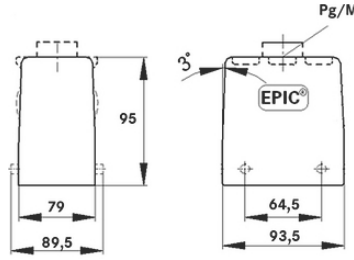

EPIC® H-B 32 TG 2X

H-B 2

, 2

가

2
( )

ETIM 5:

ETIM 5.0 Class-ID: EC000437

ETIM 5.0 class :

ETIM 6:

ETIM 6.0 Class-ID: EC000437

ETIM 6.0 Class-Description: Housing for industrial connectors

:

:

: NBR

가:

IP 65 (latched)

:

-40°C to +100°C, short-term up to +125°C

(22.07.2024)

©2024 Lapp Group - all rights reserved.

<http://lappkorea.lappgroup.com>

data sheet

PN 0456 / 02_03.16