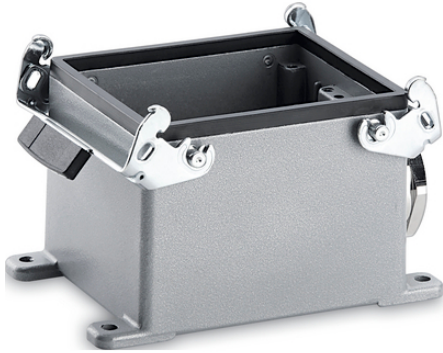

EPIC® H-B 32 SGRL

H-B 2

2 2 가

M40 housing extension on M50 with SKINTOP 53112083 possible (clamping range 27 - 35 mm)

2

ETIM 5:

ETIM 5.0 Class-ID: EC000437

ETIM 5.0 class :

ETIM 6:

ETIM 6.0 Class-ID: EC000437

ETIM 6.0 Class-Description: Housing for industrial connectors

:

:

: NBR

가:

IP 65 (latched)

:

-40°C to +100°C, short-term up to +125°C

(24.04.2024)

©2024 Lapp Group - all rights reserved.

<http://lappkorea.lappgroup.com>

data sheet

PN 0456 / 02_03.16