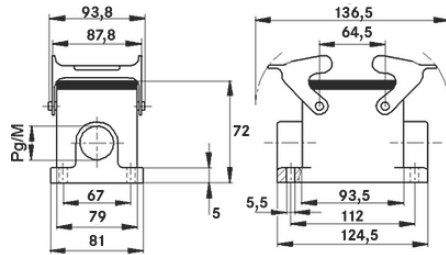

EPIC® H-B 32 SGRL

H-B 2

2 2 가

M40 housing extension on M50 with SKINTOP 53112083 possible (clamping range 27 - 35 mm)

2

ETIM 5:

ETIM 5.0 Class-ID: EC000437

ETIM 5.0 class :

ETIM 6:

ETIM 6.0 Class-ID: EC000437

ETIM 6.0 Class-Description: Housing for industrial connectors

:

:

: NBR

가:

IP 65 (latched)

:

-40°C to +100°C, short-term up to +125°C

(24.04.2024)

©2024 Lapp Group - all rights reserved.

<http://lappkorea.lappgroup.com>

data sheet

PN 0456 / 02_03.16