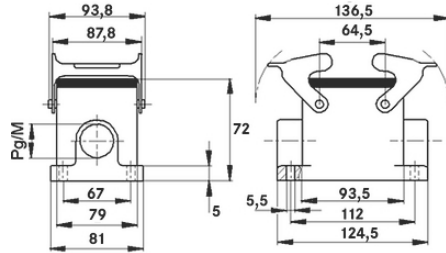

EPIC® H-B 32 SGR

H-B 2
, 2 가

M40 housing extension on M50 with SKINTOP 53112083 possible (clamping range 27 - 35 mm)

1

ETIM 5:

ETIM 5.0 Class-ID: EC000437

ETIM 5.0 class :

ETIM 6:

ETIM 6.0 Class-ID: EC000437

ETIM 6.0 Class-Description: Housing for industrial connectors

:

:

가:

IP 65 (latched)

:

-40°C to +100°C, short-term up to +125°C

(20.07.2024)