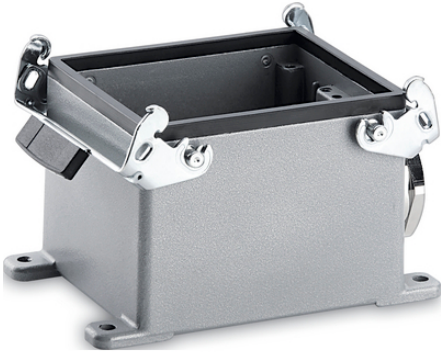

EPIC® H-B 32 SGR

H-B 2
, 2 가

M40 housing extension on M50 with SKINTOP 53112083 possible (clamping range 27 - 35 mm)

1

ETIM 5:

ETIM 5.0 Class-ID: EC000437

ETIM 5.0 class :

ETIM 6:

ETIM 6.0 Class-ID: EC000437

ETIM 6.0 Class-Description: Housing for industrial connectors

:

:

가:

IP 65 (latched)

:

-40°C to +100°C, short-term up to +125°C

(20.07.2024)