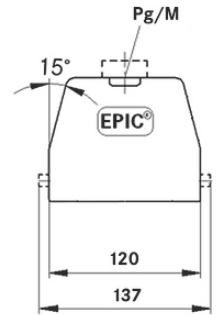

EPIC® H-B 24 TG-RO

H-B.

UL50E

Lapp

, low

(20.07.2024)