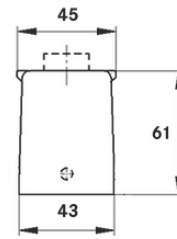

EPIC® H-B 24 TG-RO

H-B.

UL50E

Lapp

, low

(20.07.2024)