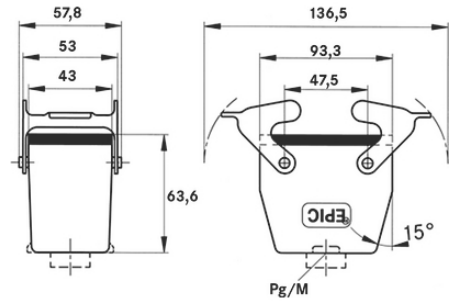

EPIC® H-B 16 TBF

H-B.

2

2 가
UL50E

Lapp

(21.07.2024)