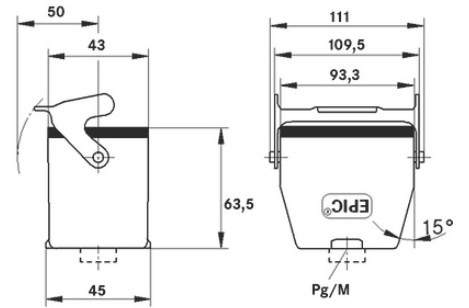

EPIC® H-B 16 TBF-LB

H-B.

UL50E

Lapp

(22.07.2024)