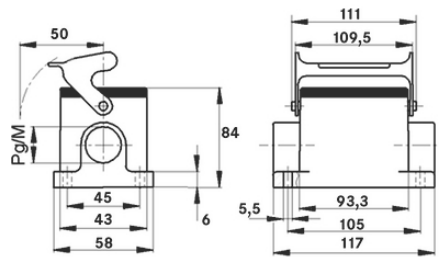

EPIC® H-B 16 SGRLH-LB

H-B.

2 가

2 가
UL50E

Lapp

(23.08.2024)