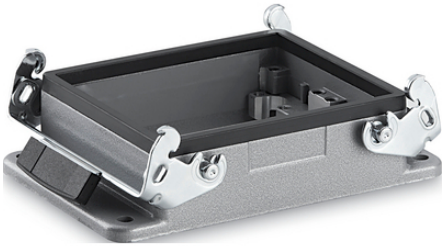

EPIC® H-A 48 AG

3 ( ),

3

가

2 H-A 48

H-A16

3가

H-A case: Wall base

가

(20.07.2024)

©2024 Lapp Group - all rights reserved.

<http://lappkorea.lappgroup.com>

data sheet

PN 0456 / 02_03.16