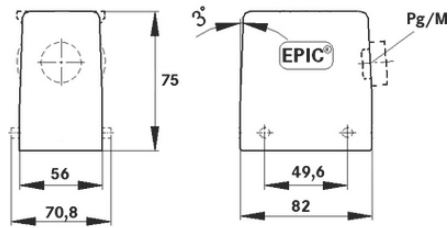

**EPIC® H-A 32 TS**

2 ( ),

2

2 H-A 32

H-A, H-D STA

M40 housing extension on M50 with SKINTOP 53112083 possible (clamping range 27 - 35 mm)

neck /

(20.07.2024)