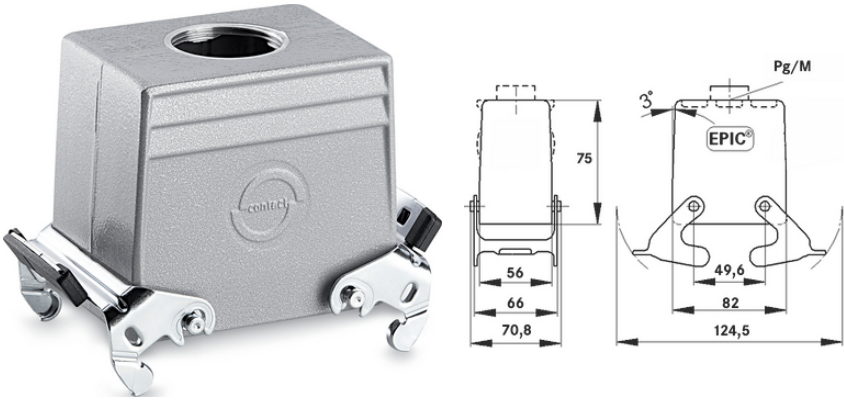

EPIC® H-A 32 TGB

2 ( ),
H-A, H-D STA 2 .2

2 H-A 32

H-A, H-D STA
M40 housing extension on M50 with SKINTOP 53112083 possible (clamping range 27 - 35 mm)

neck /

(23.08.2024)