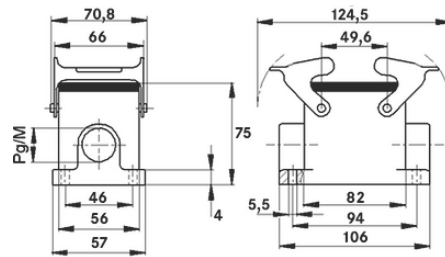

EPIC® H-A 32 SGRL

2 ( ),

2 2

2 H-A 32

H-A, H-D STA

M40 housing extension on M50 with SKINTOP 53112083 possible (clamping range 27 - 35 mm)