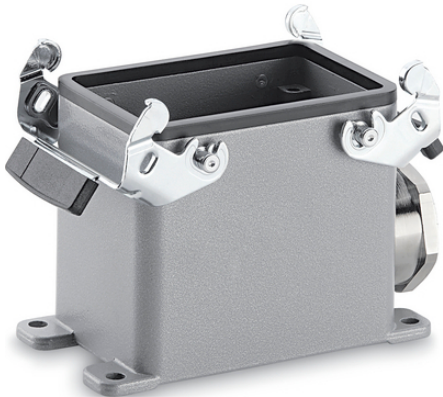

EPIC® H-A 32 SGRL

2 ( ),

2 2

2 H-A 32

H-A, H-D STA

M40 housing extension on M50 with SKINTOP 53112083 possible (clamping range 27 - 35 mm)