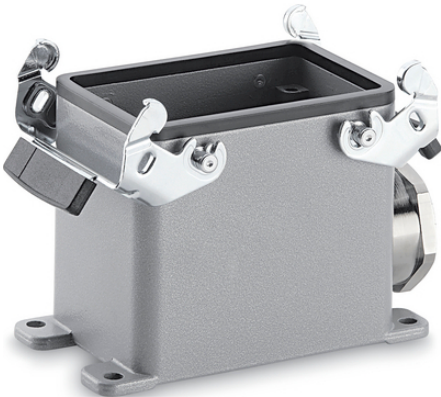

EPIC® H-A 32 SGRL

2 ( ),

2 2

2 H-A 32

H-A, H-D STA

M40 housing extension on M50 with SKINTOP 53112083 possible (clamping range 27 - 35 mm)