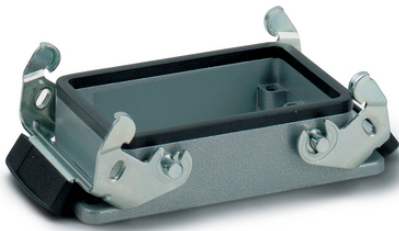

EPIC® H-A 32 AG

2 ( ),

2

2 H-A 32

H-A, H-D STA

H-A case: Wall base

가

(24.04.2024)

©2024 Lapp Group - all rights reserved.

<http://lappkorea.lappgroup.com>

data sheet

PN 0456 / 02_03.16