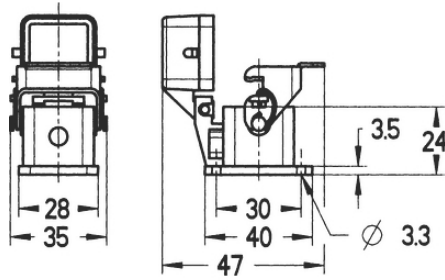

EPIC® H-A 3 MAGD

UL50E

Housing in plastic or metal version for safe connections in the smallest possible space

H-A case: Wall base
1

가

(24.04.2024)