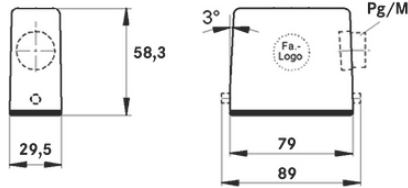

EPIC® H-A 16 TS

UL50E

, low

( )

(15.07.2024)

©2024 Lapp Group - all rights reserved.

<http://lappkorea.lappgroup.com>

data sheet

PN 0456 / 02_03.16