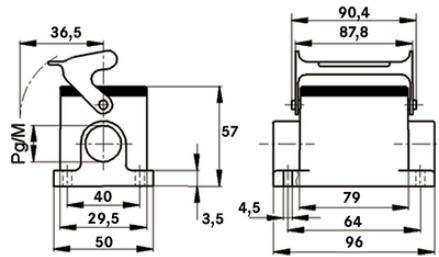

EPIC® H-A 16 SGR-LB

가

UL50E