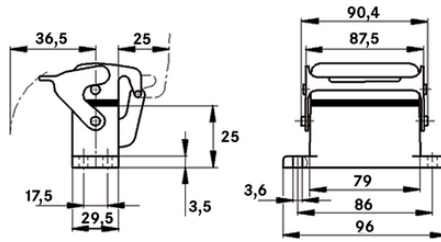

EPIC® H-A 16 AD-LB

UL50E

H-A case: Wall base

가

(23.04.2024)