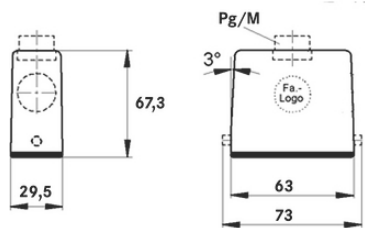

EPIC® H-A 10 TGH

UL50E

(22.07.2024)

©2024 Lapp Group - all rights reserved.

<http://lappkorea.lappgroup.com>

data sheet

PN 0456 / 02_03.16