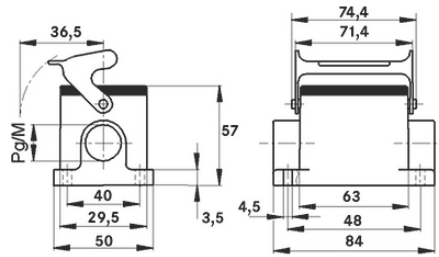

EPIC® H-A 10 SGR-LB

UL50E