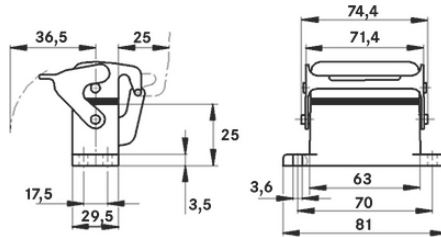

EPIC® H-A 10 AD-LB

가

가

UL50E

H-A case: Wall base

H-A : -

(16.07.2024)