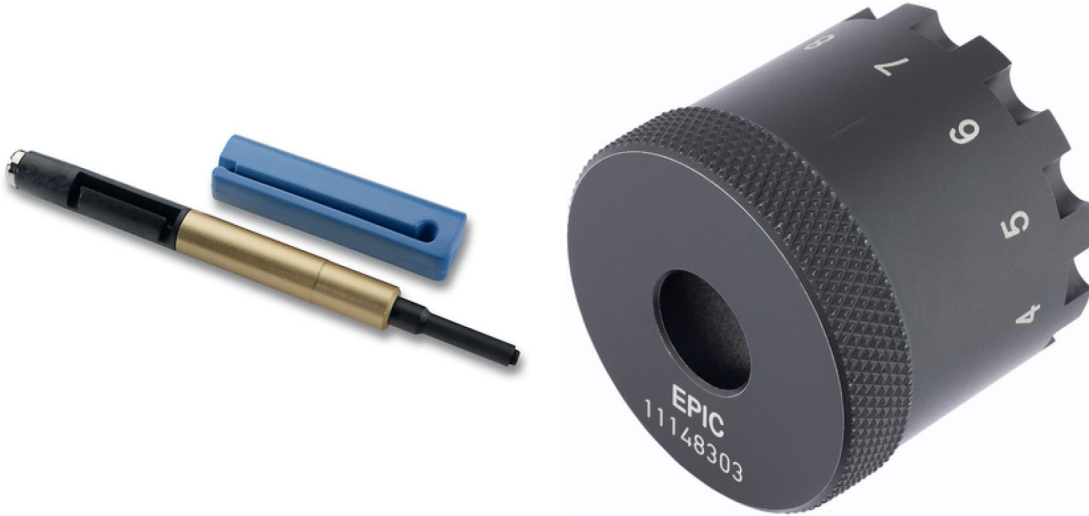

EPIC® POWER LS1

(24.04.2024)