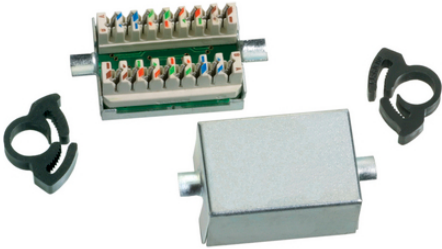

# Data Binder LSA+

가

- 7.5 mm  
가

ETIM 5:

ETIM 5.0 Class-ID: EC001121

ETIM 5.0 :

ETIM 6:

ETIM 6.0 Class-ID: EC001121

## Data Binder LSA+

CE6382	Data Binder LSA+ CAT.6

(23.04.2024)

©2024 Lapp Group - all rights reserved.

<http://lappkorea.lappgroup.com>

data sheet

PN 0456 / 02\_03.16