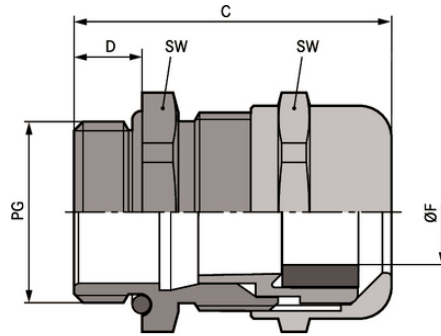

SKINTOP® MSR-XL

SKINTOP® MSR-XL,

With reducing seal insert, to seal cables with smaller outer diameters

DIN 40430   PG

(23.04.2024)