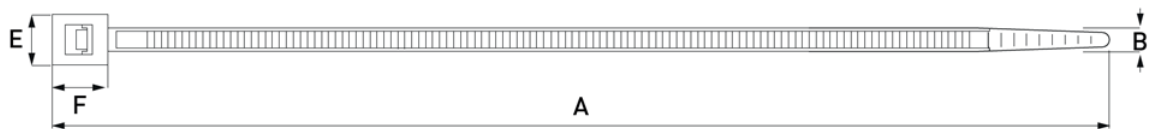

Temperature range:

Installations temperature -40°C up to +85°C
 -10°C up to +60°C

Color:

Natural
 Black

Approbation:

Norm Reference:

Suitable tongs:

BASIC cable tie tool
 Ty-Gun ERG 50 / Ty-Gun ERG 120 cable tie tool