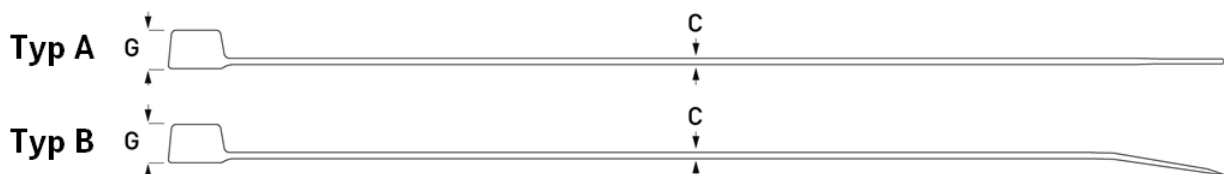

Temperature range:

Installations temperature -40°C up to +85°C
 -10°C up to +60°C

Color:

Natural
 Black

Approbation:

Norm Reference:

Suitable tongs:

BASIC cable tie tool
 Ty-Gun ERG 50 / Ty-Gun ERG 120 cable tie tool